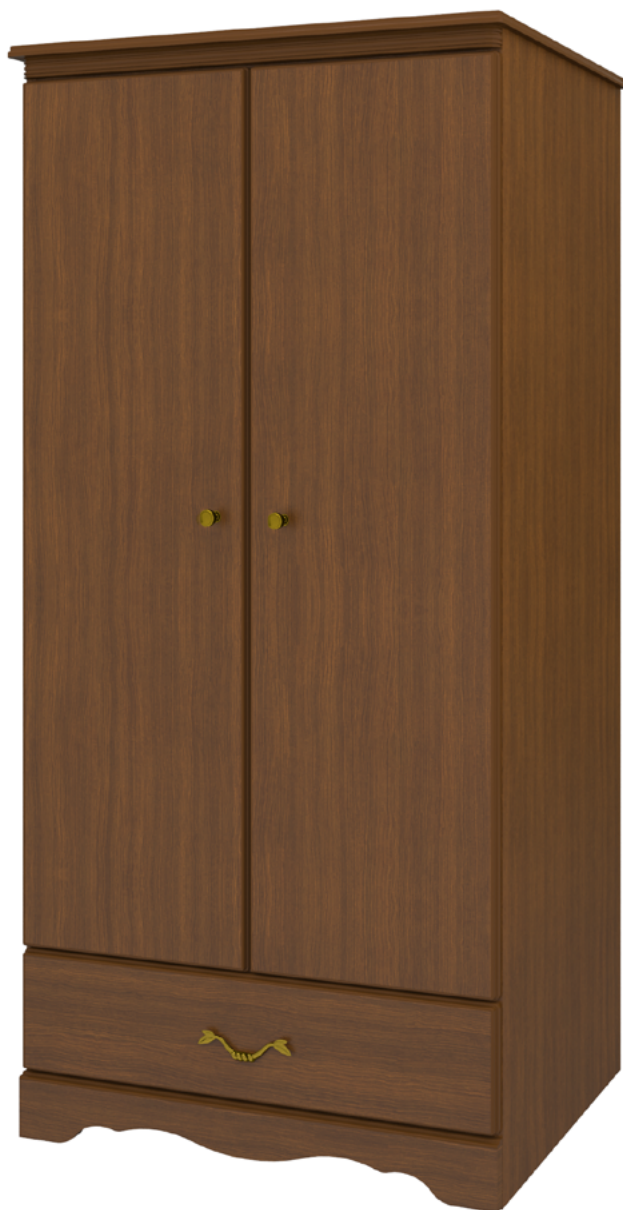

charlotte

Double Wardrobe
1 Drawer, 2 Doors

kwalu.

Furnishing the Future™

charlotte

Double Wardrobe 1 Drawer, 2 Doors

The Charlotte Collection is the perfect fit for any traditional senior living environment. Gently radiused corners and OG edging protects fragile skin, while the styling uplifts and restores the spirit. Raised cabinetry promises ease of cleaning below case goods.

Model: CHWR12
34.5W 23.75D 71H

Features

OG Edging Finish

3/8" OG Edging Finish is found on the doors, drawers, and toe of this collection.

Decorative Frieze

The decorative carved band at the top adds an air of distinction

Clothes Rod

Standard clothing rod may be attached at ADA height of 48" from the floor.

Other Wardrobe Styles

Charlotte wardrobes include a number of Single and Double styles.

Statement of Line

CHWR01L
25W 23.75D 71H